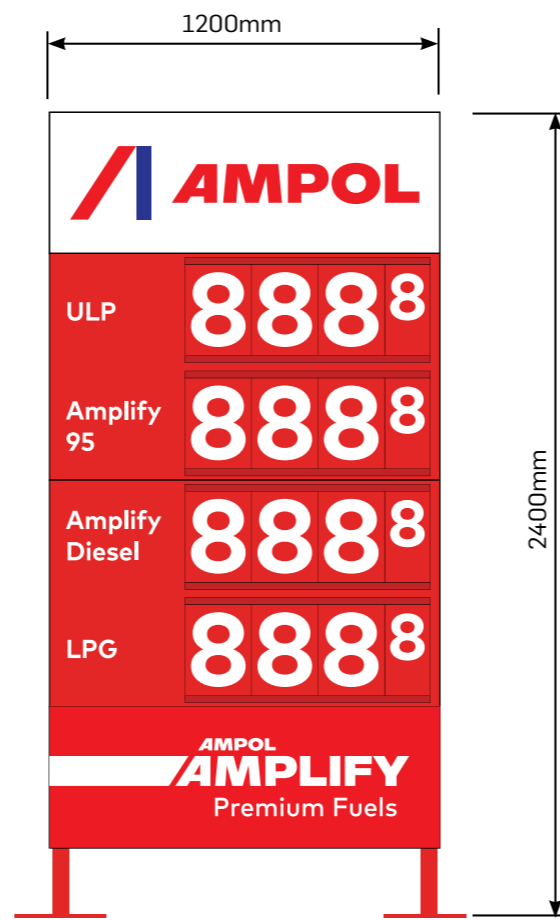

EXISTING

NEW

2 MAIN SITE ID SIGN - 2 (WEST)

EXHIBITION COPY
NOT FOR REPRODUCTION OR DISTRIBUTION
SUBMISSIONS CLOSE 11 FEBRUARY 2022.

EXISTING

NEW

3 PRICE BOARD

EXISTING (ELEVATION A)