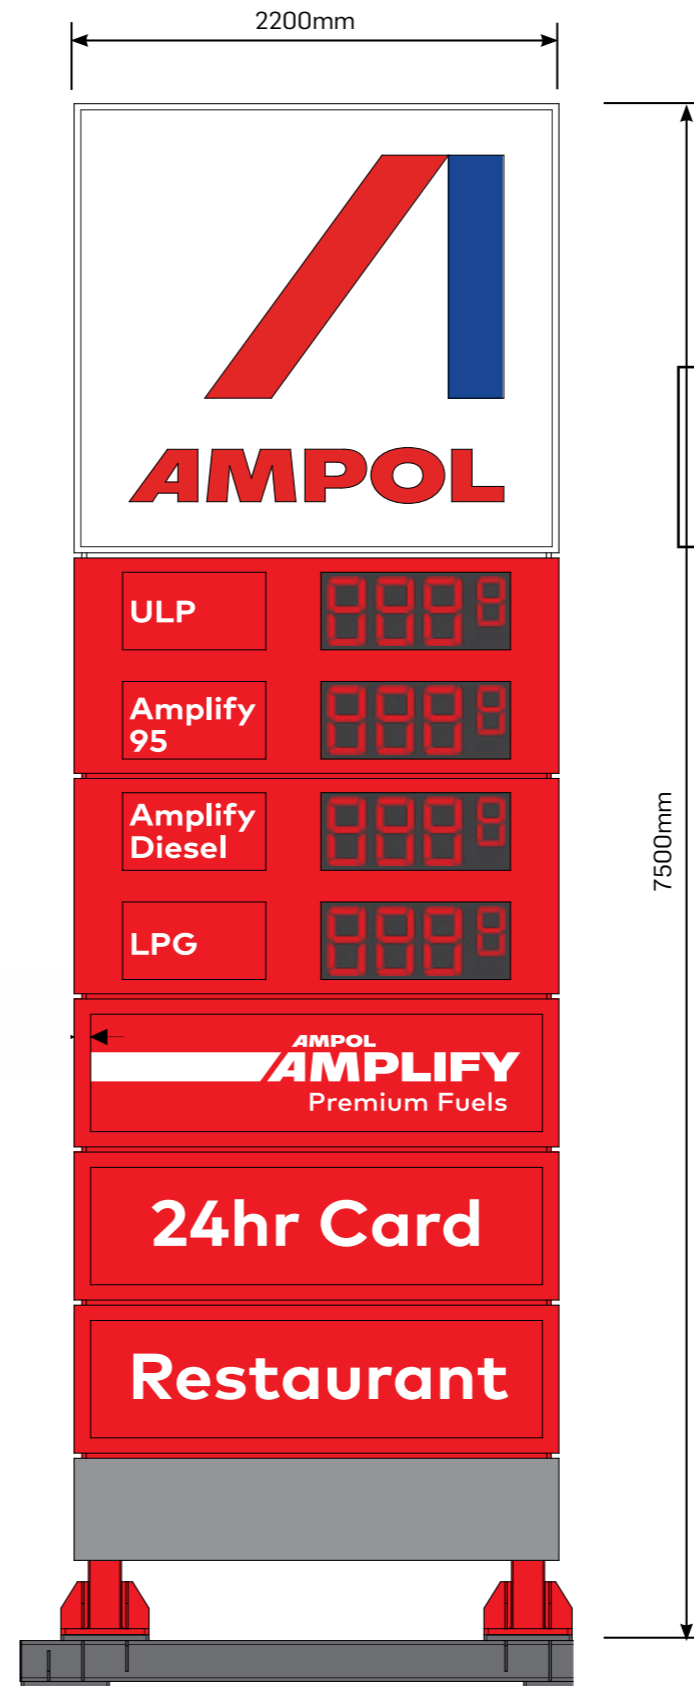

SITE PLAN

EXISTING (EAST)

NEW

EXHIBITION COPY
 NOT FOR REPRODUCTION OR DISTRIBUTION
 SUBMISSIONS CLOSE 11 FEBRUARY 2022.

1 MAIN SITE ID SIGN - 1 (EAST)

EXHIBITION COPY
NOT FOR REPRODUCTION OR DISTRIBUTION
SUBMISSIONS CLOSE 11 FEBRUARY 2022.