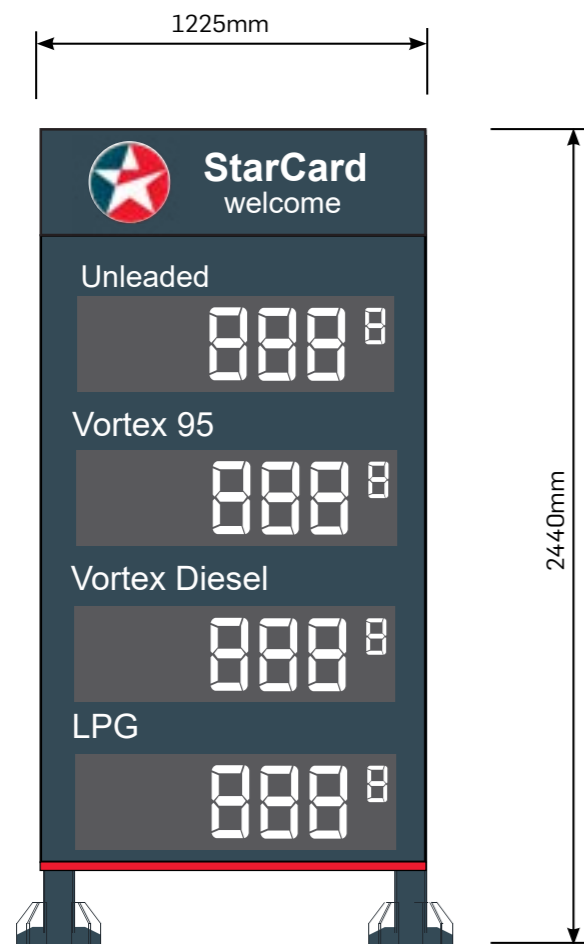

EXHIBITION COPY
NOT FOR REPRODUCTION OR DISTRIBUTION
SUBMISSIONS CLOSE 11 FEBRUARY 2022.

EXISTING