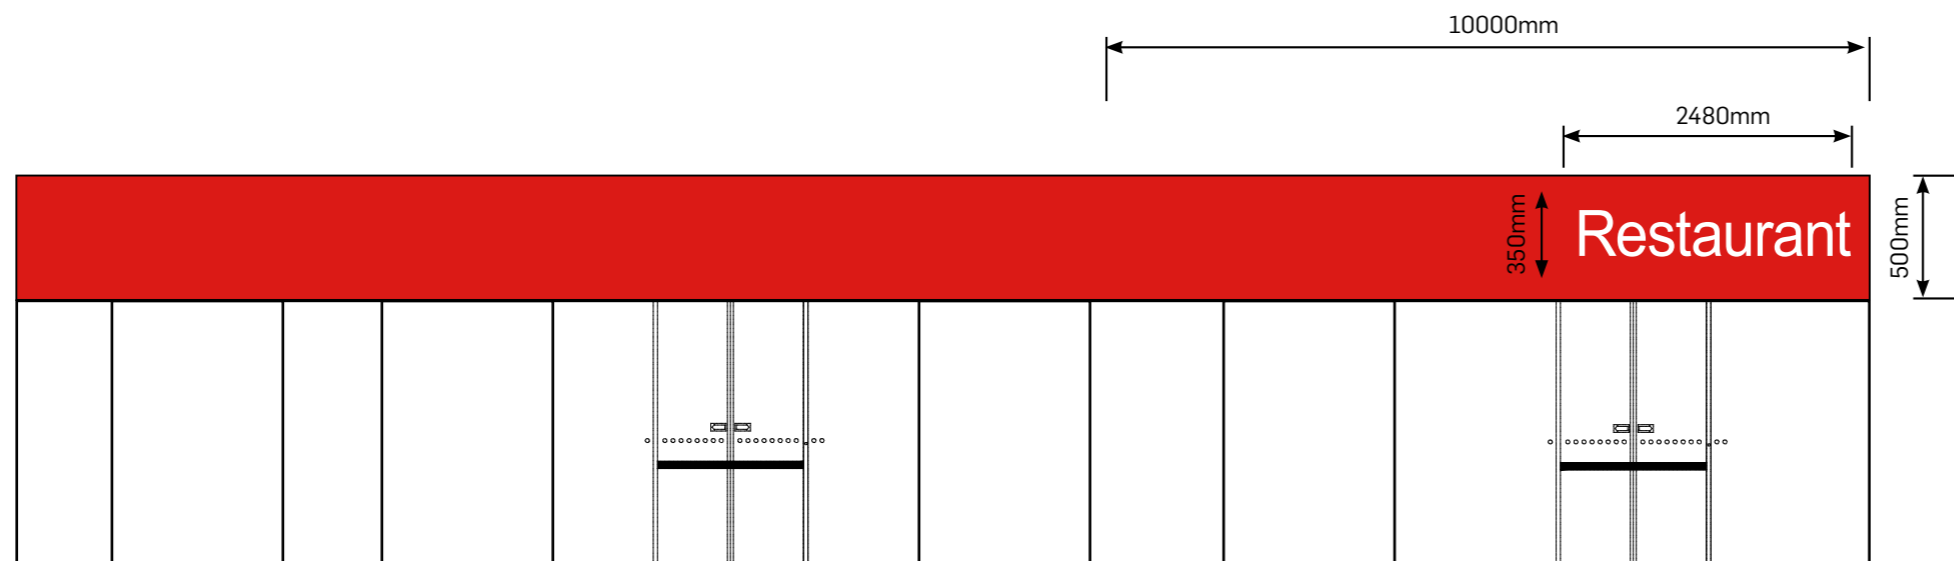

EXISTING DIESEL EAST CANOPY (ELEVATION B)

EXISTING DIESEL WEST CANOPY (ELEVATION A)

EXISTING DIESEL WEST CANOPY (ELEVATION B)

NEW DIESEL EAST CANOPY (ELEVATION A)

NEW DIESEL EAST CANOPY (ELEVATION B)

EXHIBITION COPY
NOT FOR REPRODUCTION OR DISTRIBUTION
SUBMISSIONS CLOSE 11 FEBRUARY 2022.

NEW DIESEL WEST CANOPY (ELEVATION A)

NEW DIESEL WEST CANOPY (ELEVATION B)

5 CAR CANOPY SIGNAGE

EXHIBITION COPY
NOT FOR REPRODUCTION OR DISTRIBUTION
SUBMISSIONS CLOSE 11 FEBRUARY 2022.

EXISTING

NEW

6 SHOPFRONT SIGNAGE