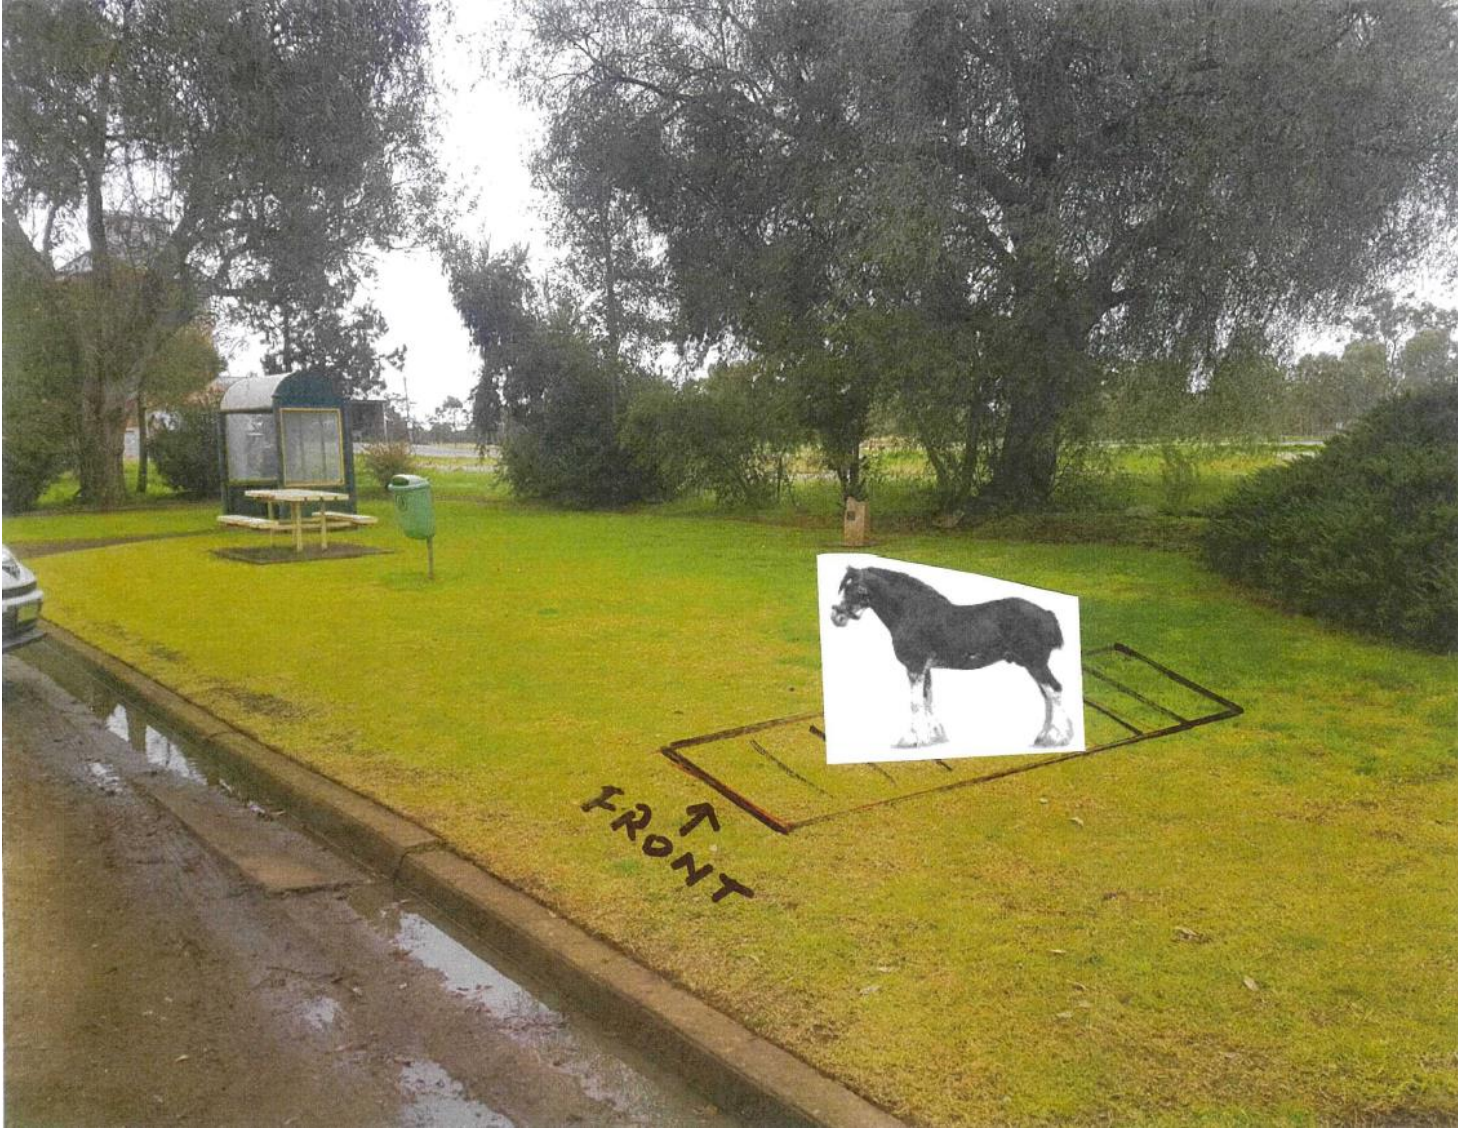

Statue dimensions

Statue Location

EXAMPLE OF LIFE SIZED BRONZE CLYDESDALE  
MOUNTED ON CONCRETE BASE. COLLINSVILLE QLD

Proposed Statue site 1

Proposed Statue site 2