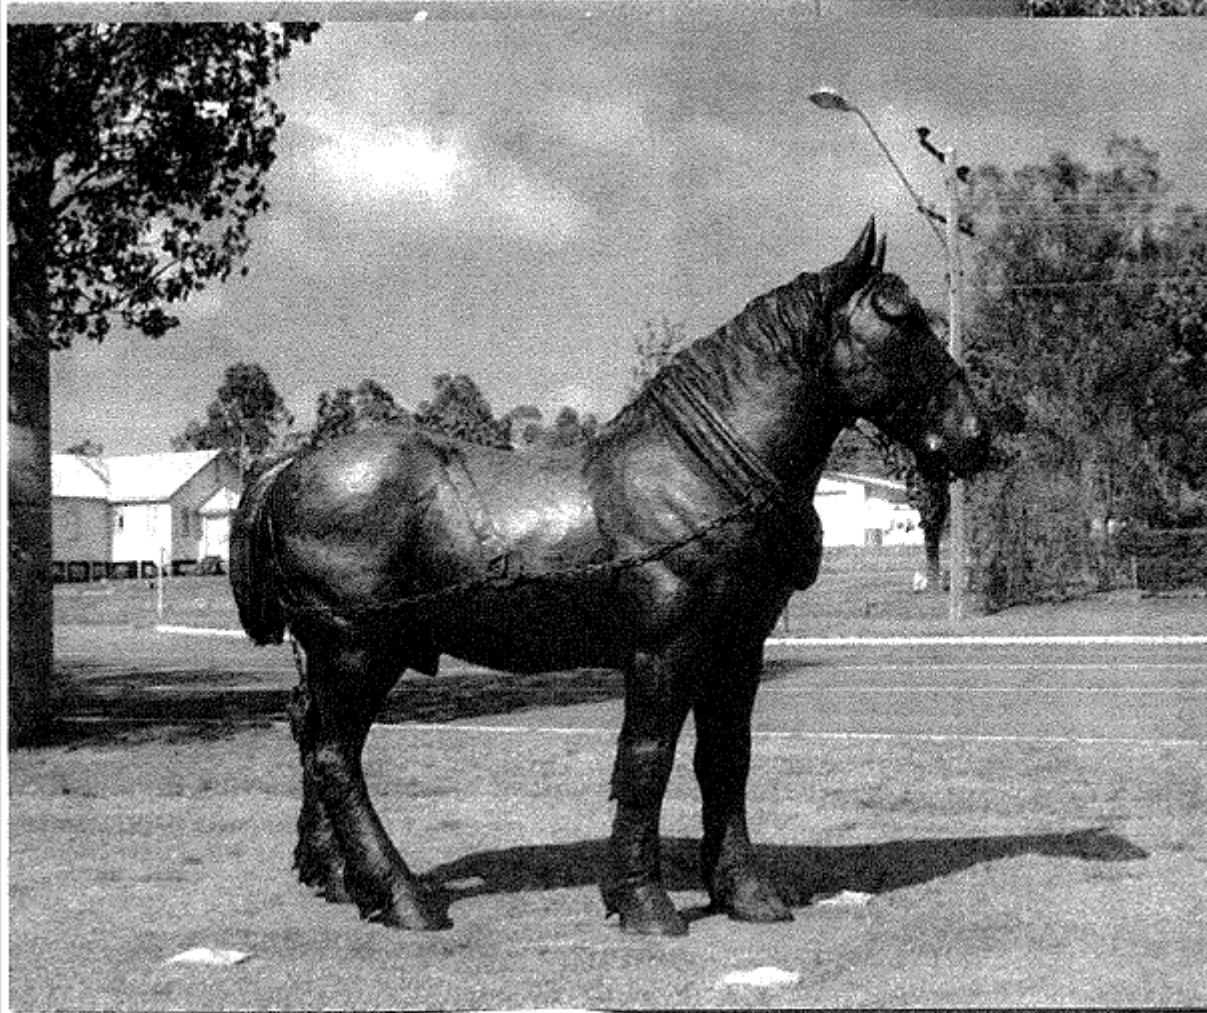

Statue dimensions

Statue Location

EXAMPLE OF LIFE SIZED BRONZE CLYDESDALE  
MOUNTED ON CONCRETE BASE. COLLINSVILLE QLD

Proposed Statue site 1

Proposed Statue site 2